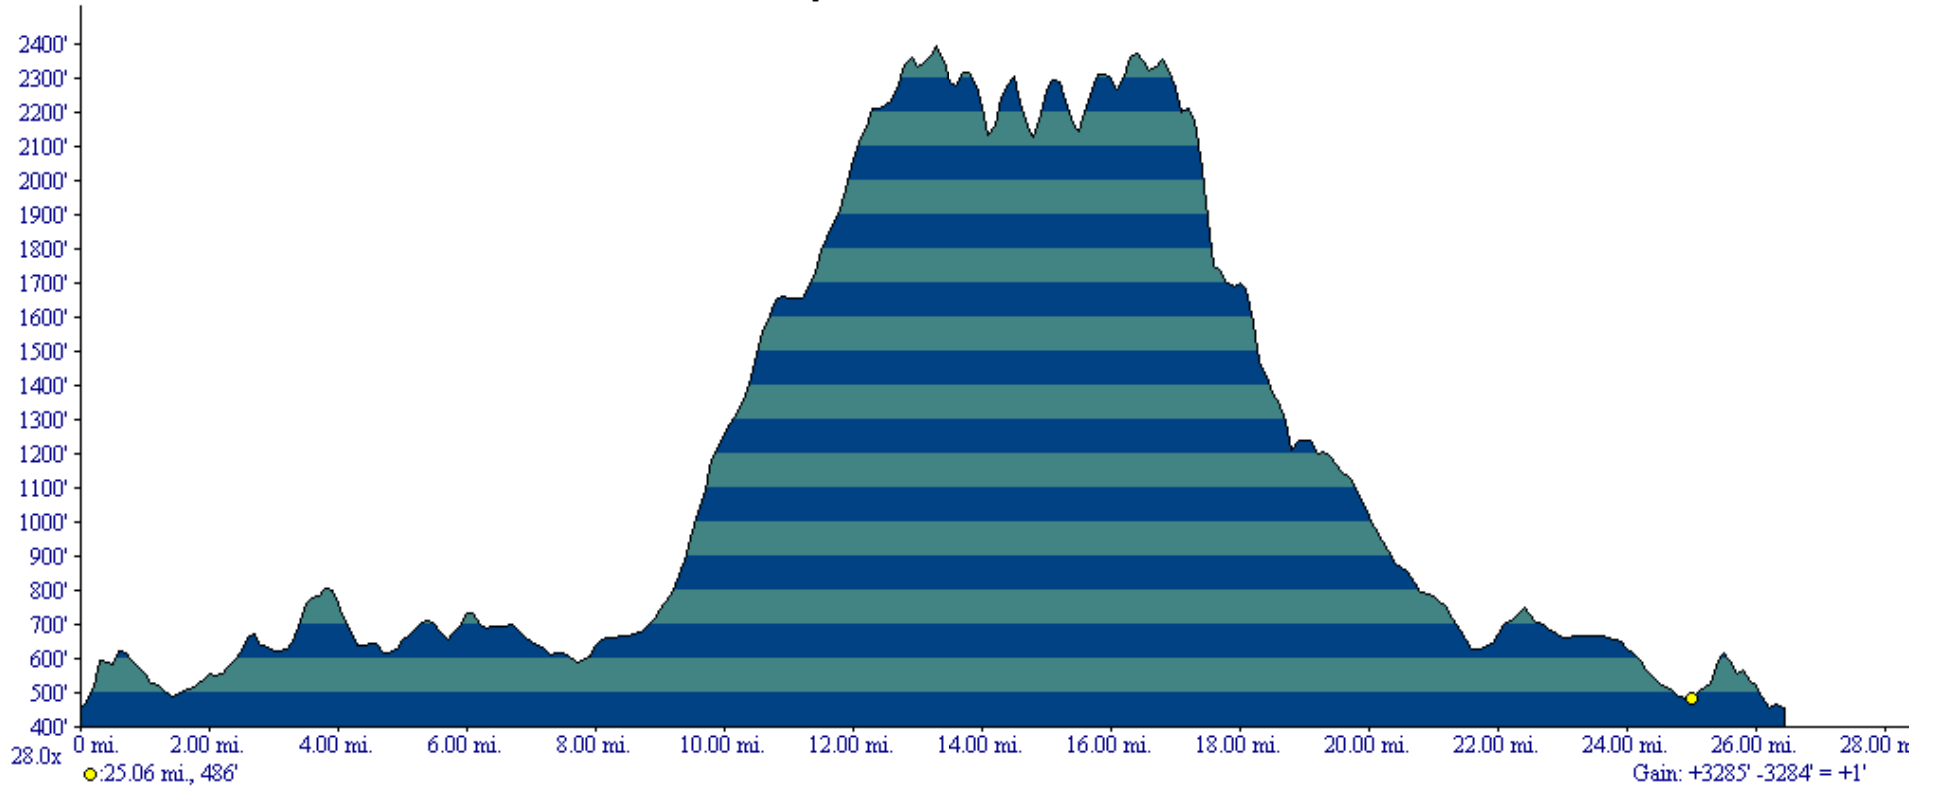

Equinox Marathon Course Profile

Profile created with TOPO!© ©2002 National Geographic (www.nationalgeographic.com/topo)