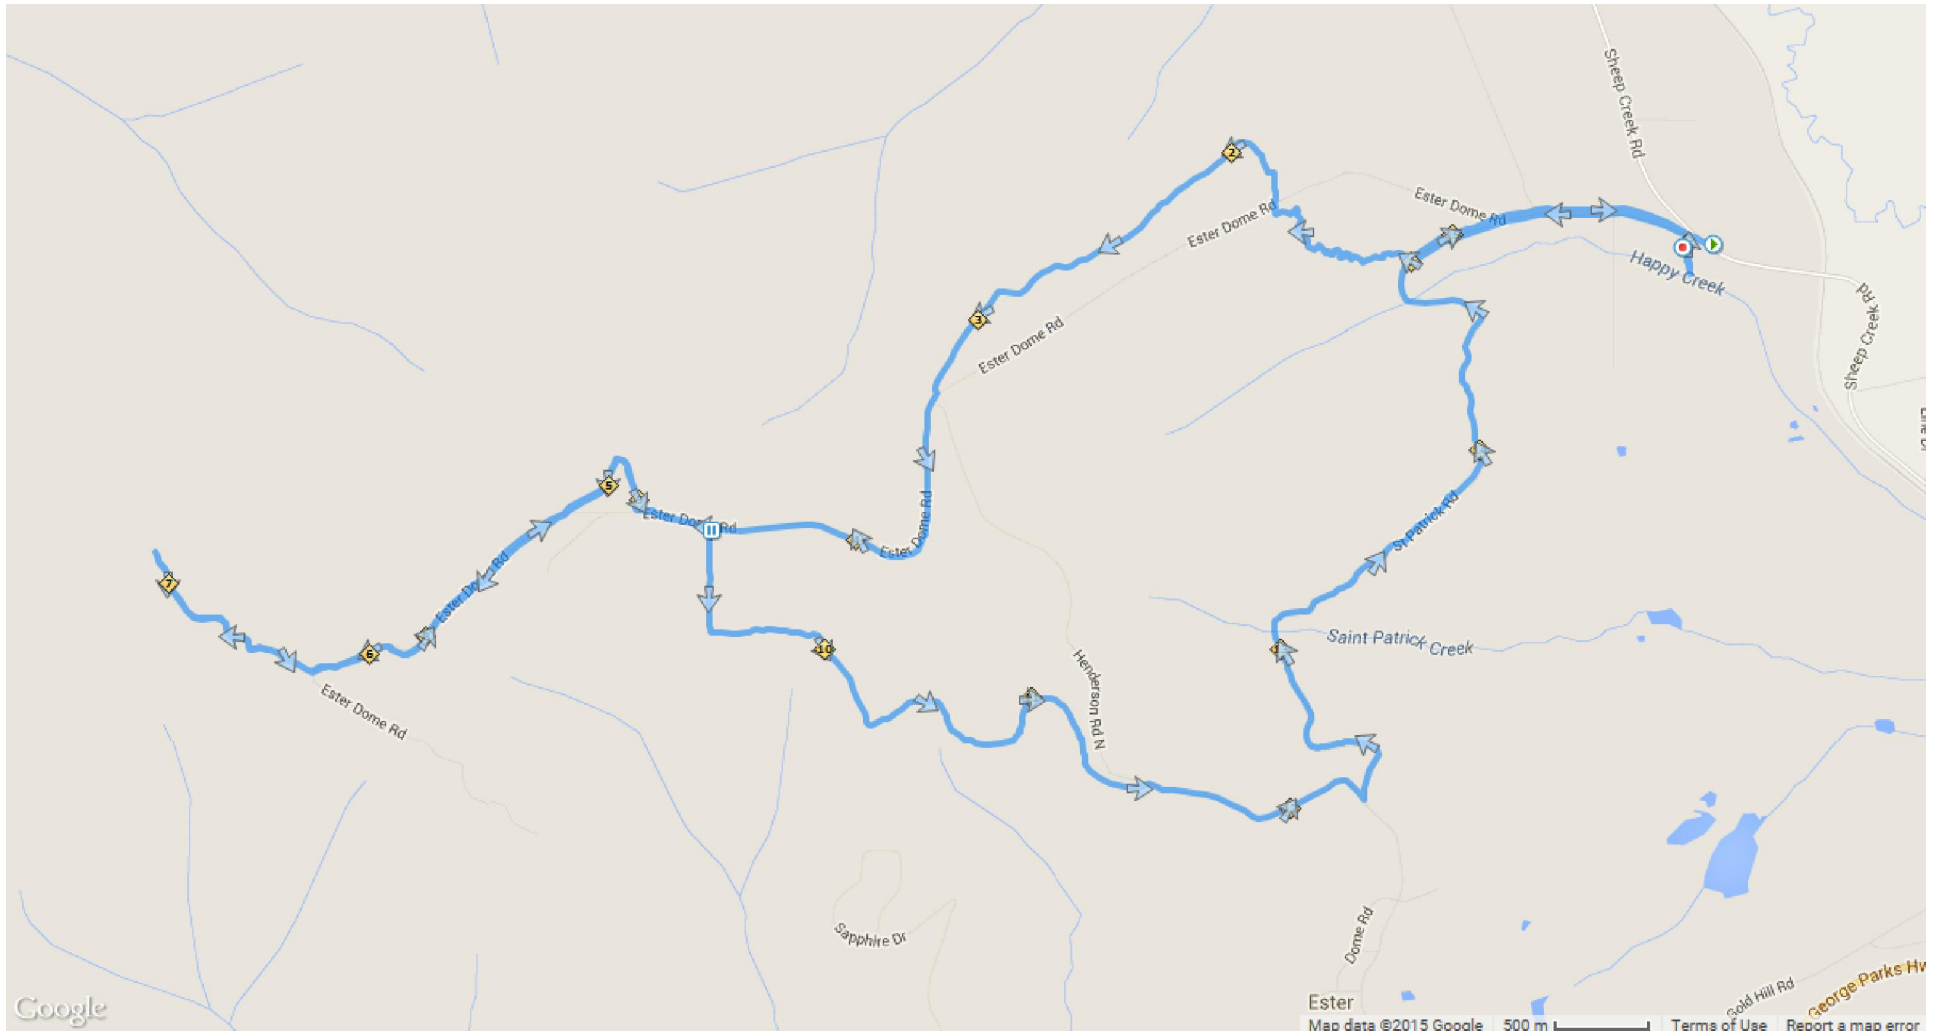

Steve's Equinox Training #8: The Long One

Anne's Greenhouse to the Out and Back, down the chute and back on St. Patrick's for 16 miles or back the way you came for 11 miles

Steve's Equinox Training #8: The Long One

Anne's Greenhouse to the Out and Back, down the chute and back on St. Patrick's for 16 miles or back the way you came for 11 miles